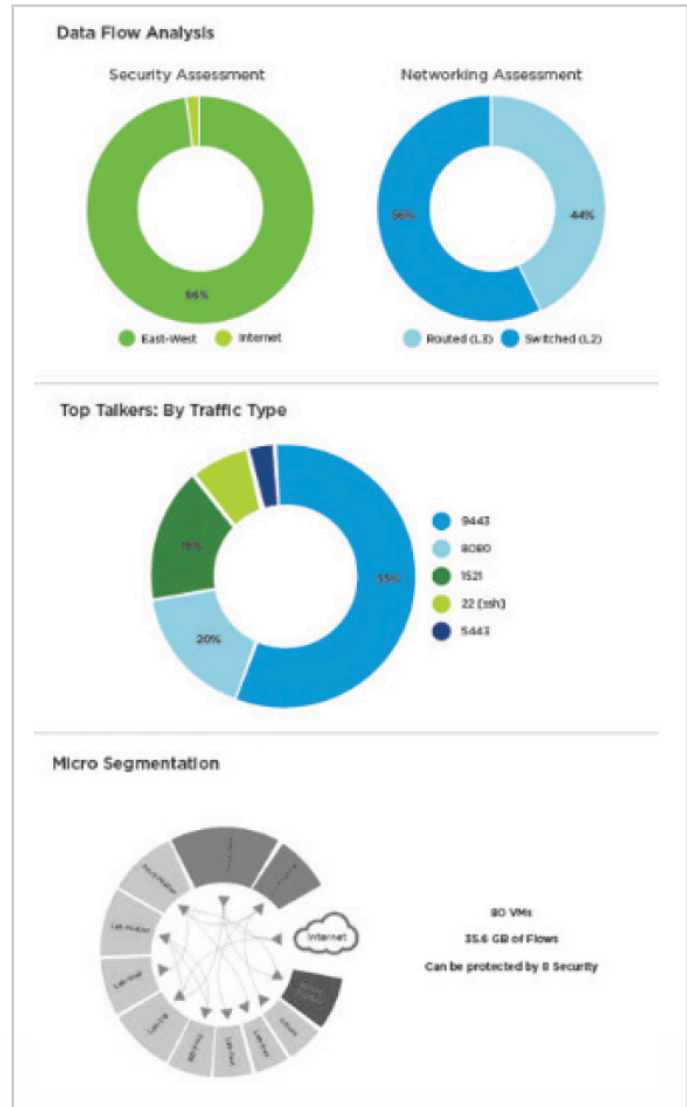

Assessment Steps:

Step 1: Start the Discussion

In this meeting, Arraya's team of experts will outline your current network state and goals.

Step 2: Assessment

We'll then probe your network, listen to traffic flows, and identify security vulnerabilities using vRNI.

Step 3: Recommendation

Lastly, Arraya provides future state recommendations and actionable insights.

Who Would Benefit?

If you're an IT leader looking to improve network availability and application deployment, or a CIO considering a transition to a hybrid environment, this assessment could be very beneficial to your efforts.

About Arraya Solutions

Arraya Solutions is a leading Mid-Atlantic technology consulting firm and managed services provider that can meet the needs of customers of all sizes, across a wide range of industries. At Arraya, we work with our customers, not for them, to develop and implement the best solutions to satisfy their particular business needs, objectives, and goals. In the process, we educate, engage, and empower IT departments and entire companies to succeed.

Running vRealize in your environment starts the process of planning a cloud or data center project. Many companies aren't completely sure what they have in their environment so we've made it easy. vRealize scans your entire infrastructure and gives you a complete inventory of your IT assets so that you know what you can move to the cloud or migrate across your data centers.

To start your free network assessment, email us at info@arrayasolutions.com